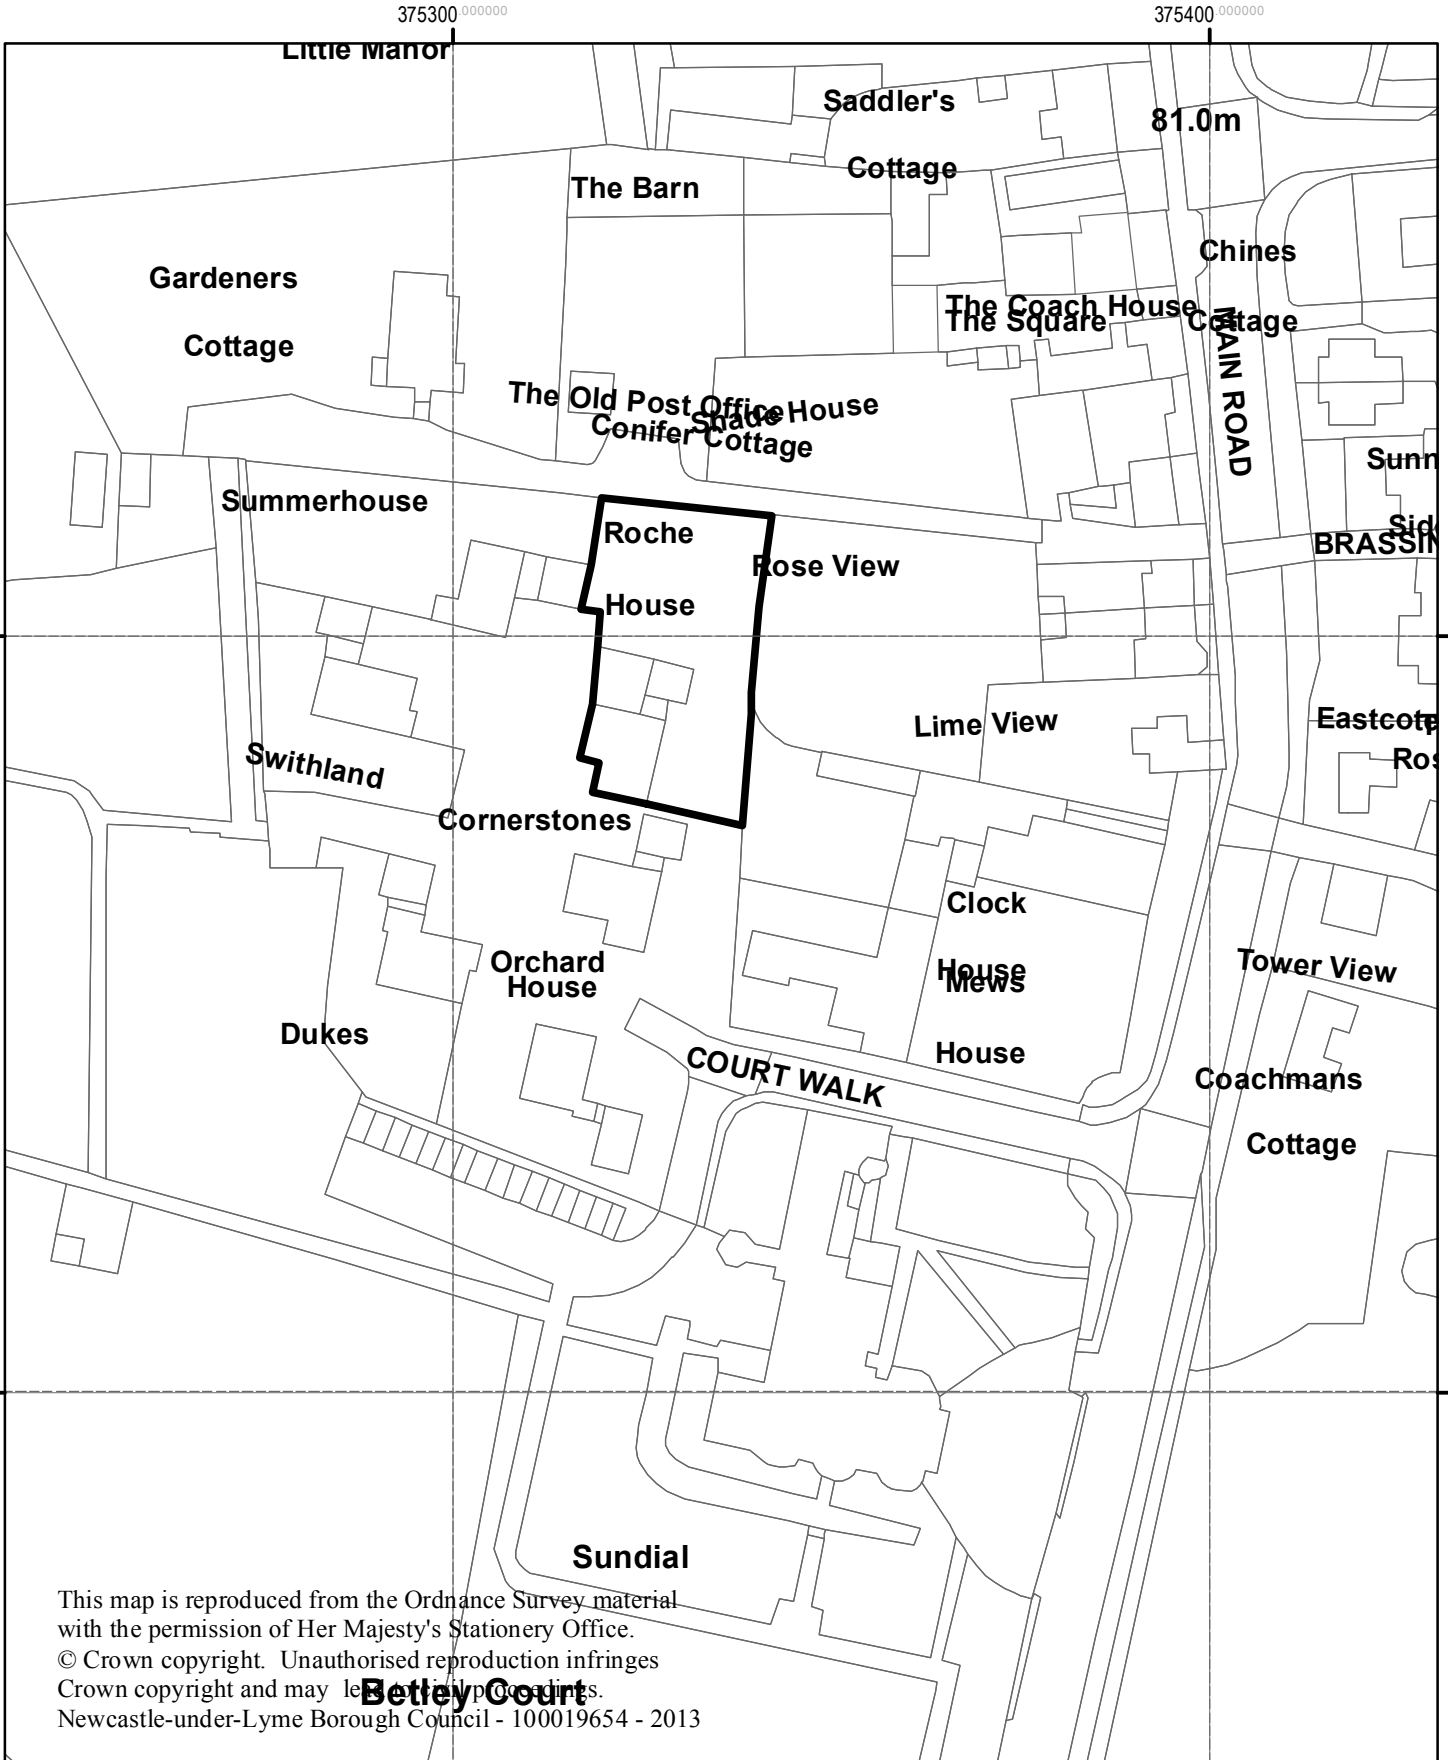

13/281/FUL
 Roche House,
 5 Court Walk, Betley

NEWCASTLE-UNDER-LYME
 BOROUGH COUNCIL

This map is reproduced from the Ordnance Survey material with the permission of Her Majesty's Stationery Office.
 © Crown copyright. Unauthorised reproduction infringes Crown copyright and may be a criminal offence.
 Newcastle-under-Lyme Borough Council - 100019654 - 2013